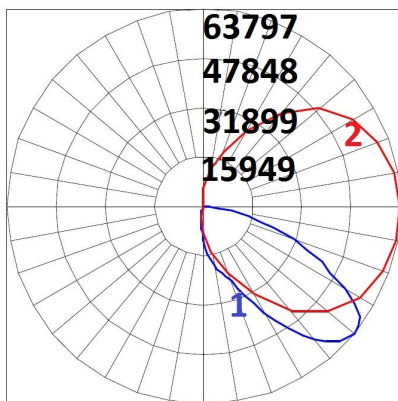

//MAIN FEATURES

//DESIGN FEATURES

- Light output range: 78,000 fixture lumens
- Light Distribution: Forward Cut – Off Asymmetric Wide
- IP Rating: IP66
- CRI: 80 CRI
- Colour Temp: 4,000K (5,000K available)
- Body Type: High Pressure cast aluminium, powder coated grey
- Lens Type: Tempered Glass
- Thermal Rating: - 30° to + 55°
- Warranty: 5 Years
- Weight: 28 kg
- Life: 50,000 hrs

- 130 Lumens / Watt
- 80 CRI
- 3,000K, 4000K, 5,000K options
- Asymmetrical forward throw Cut-Off
- No infrared and No ultra-violet radiation
- Low heat radiation
- Long life time L70 = 50,000 hours

//PHOTOMETRIC DISTRIBUTION CURVE

//FITTING DIMENSIONS

1. C 0° - C 180°

MODEL	FIXTURE LUMENS	MOUNT*	CT KELVIN	CRI	GEAR Integral or Remote	WATTAGE (W)	LIGHT DISTRIBUTION *	ORDERING CODE
Stealth-Flood	78,000	T	4	80	I	600	AW	SF78T480I600AW