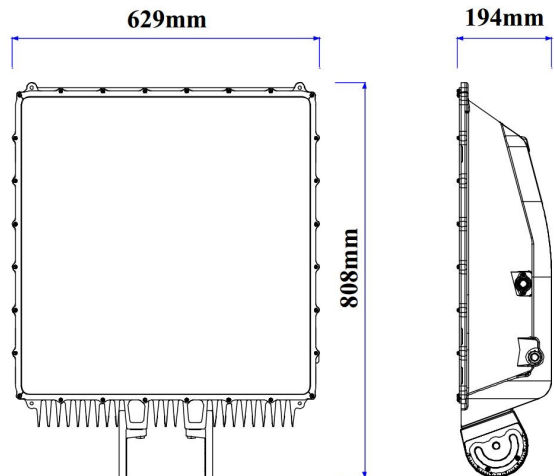

//MAIN FEATURES

//DESIGN FEATURES

- Light output range: 78,000 fixture lumens
- Light Distribution: Forward Cut – Off Asymmetric Wide
- IP Rating: IP66
- CRI: 80 CRI
- Colour Temp: 4,000K (5,000K available)
- Body Type: High Pressure cast aluminium, powder coated grey
- Lens Type: Tempered Glass
- Thermal Rating: - 30° to + 55°
- Warranty: 5 Years
- Weight: 28 kg
- Life: 50,000 hrs

//FITTING DIMENSIONS

1. C 0° - C 180°

MODEL	FIXTURE LUMENS	MOUNT*	CT KELVIN	CRI	GEAR Integral or Remote	WATTAGE (W)	LIGHT DISTRIBUTION *	ORDERING CODE
Stealth-Flood	78,000	T	4	80	I	600	AW	SF78T480I600AW